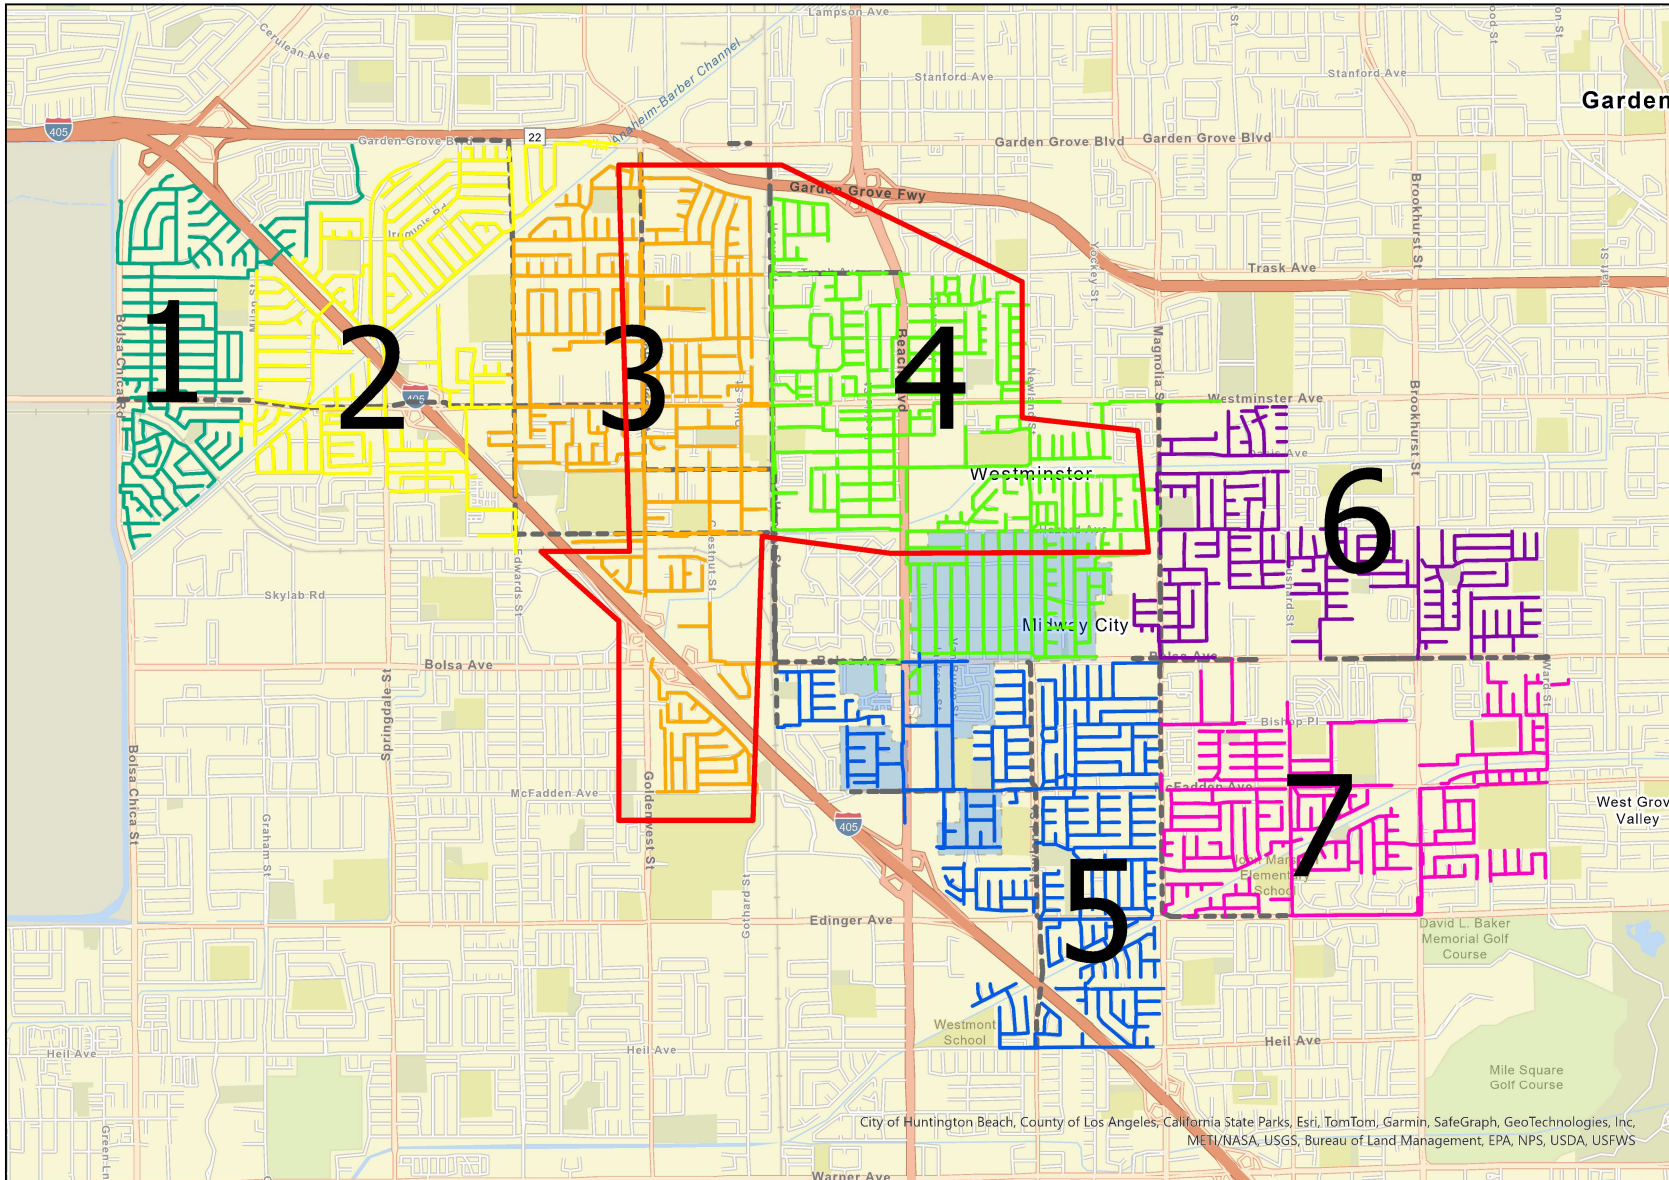

Midway City Sanitation District

Two Week Look Ahead
Map
04/29/2024 to 05/03/2024

- sPipe_Phase7
- sPipe_Phase6
- sPipe_Phase5
- sPipe_Phase4
- sPipe_Phase3
- sPipe_Phase2
- sPipe_Phase1
- OCSD_sPipe
- Midway_City